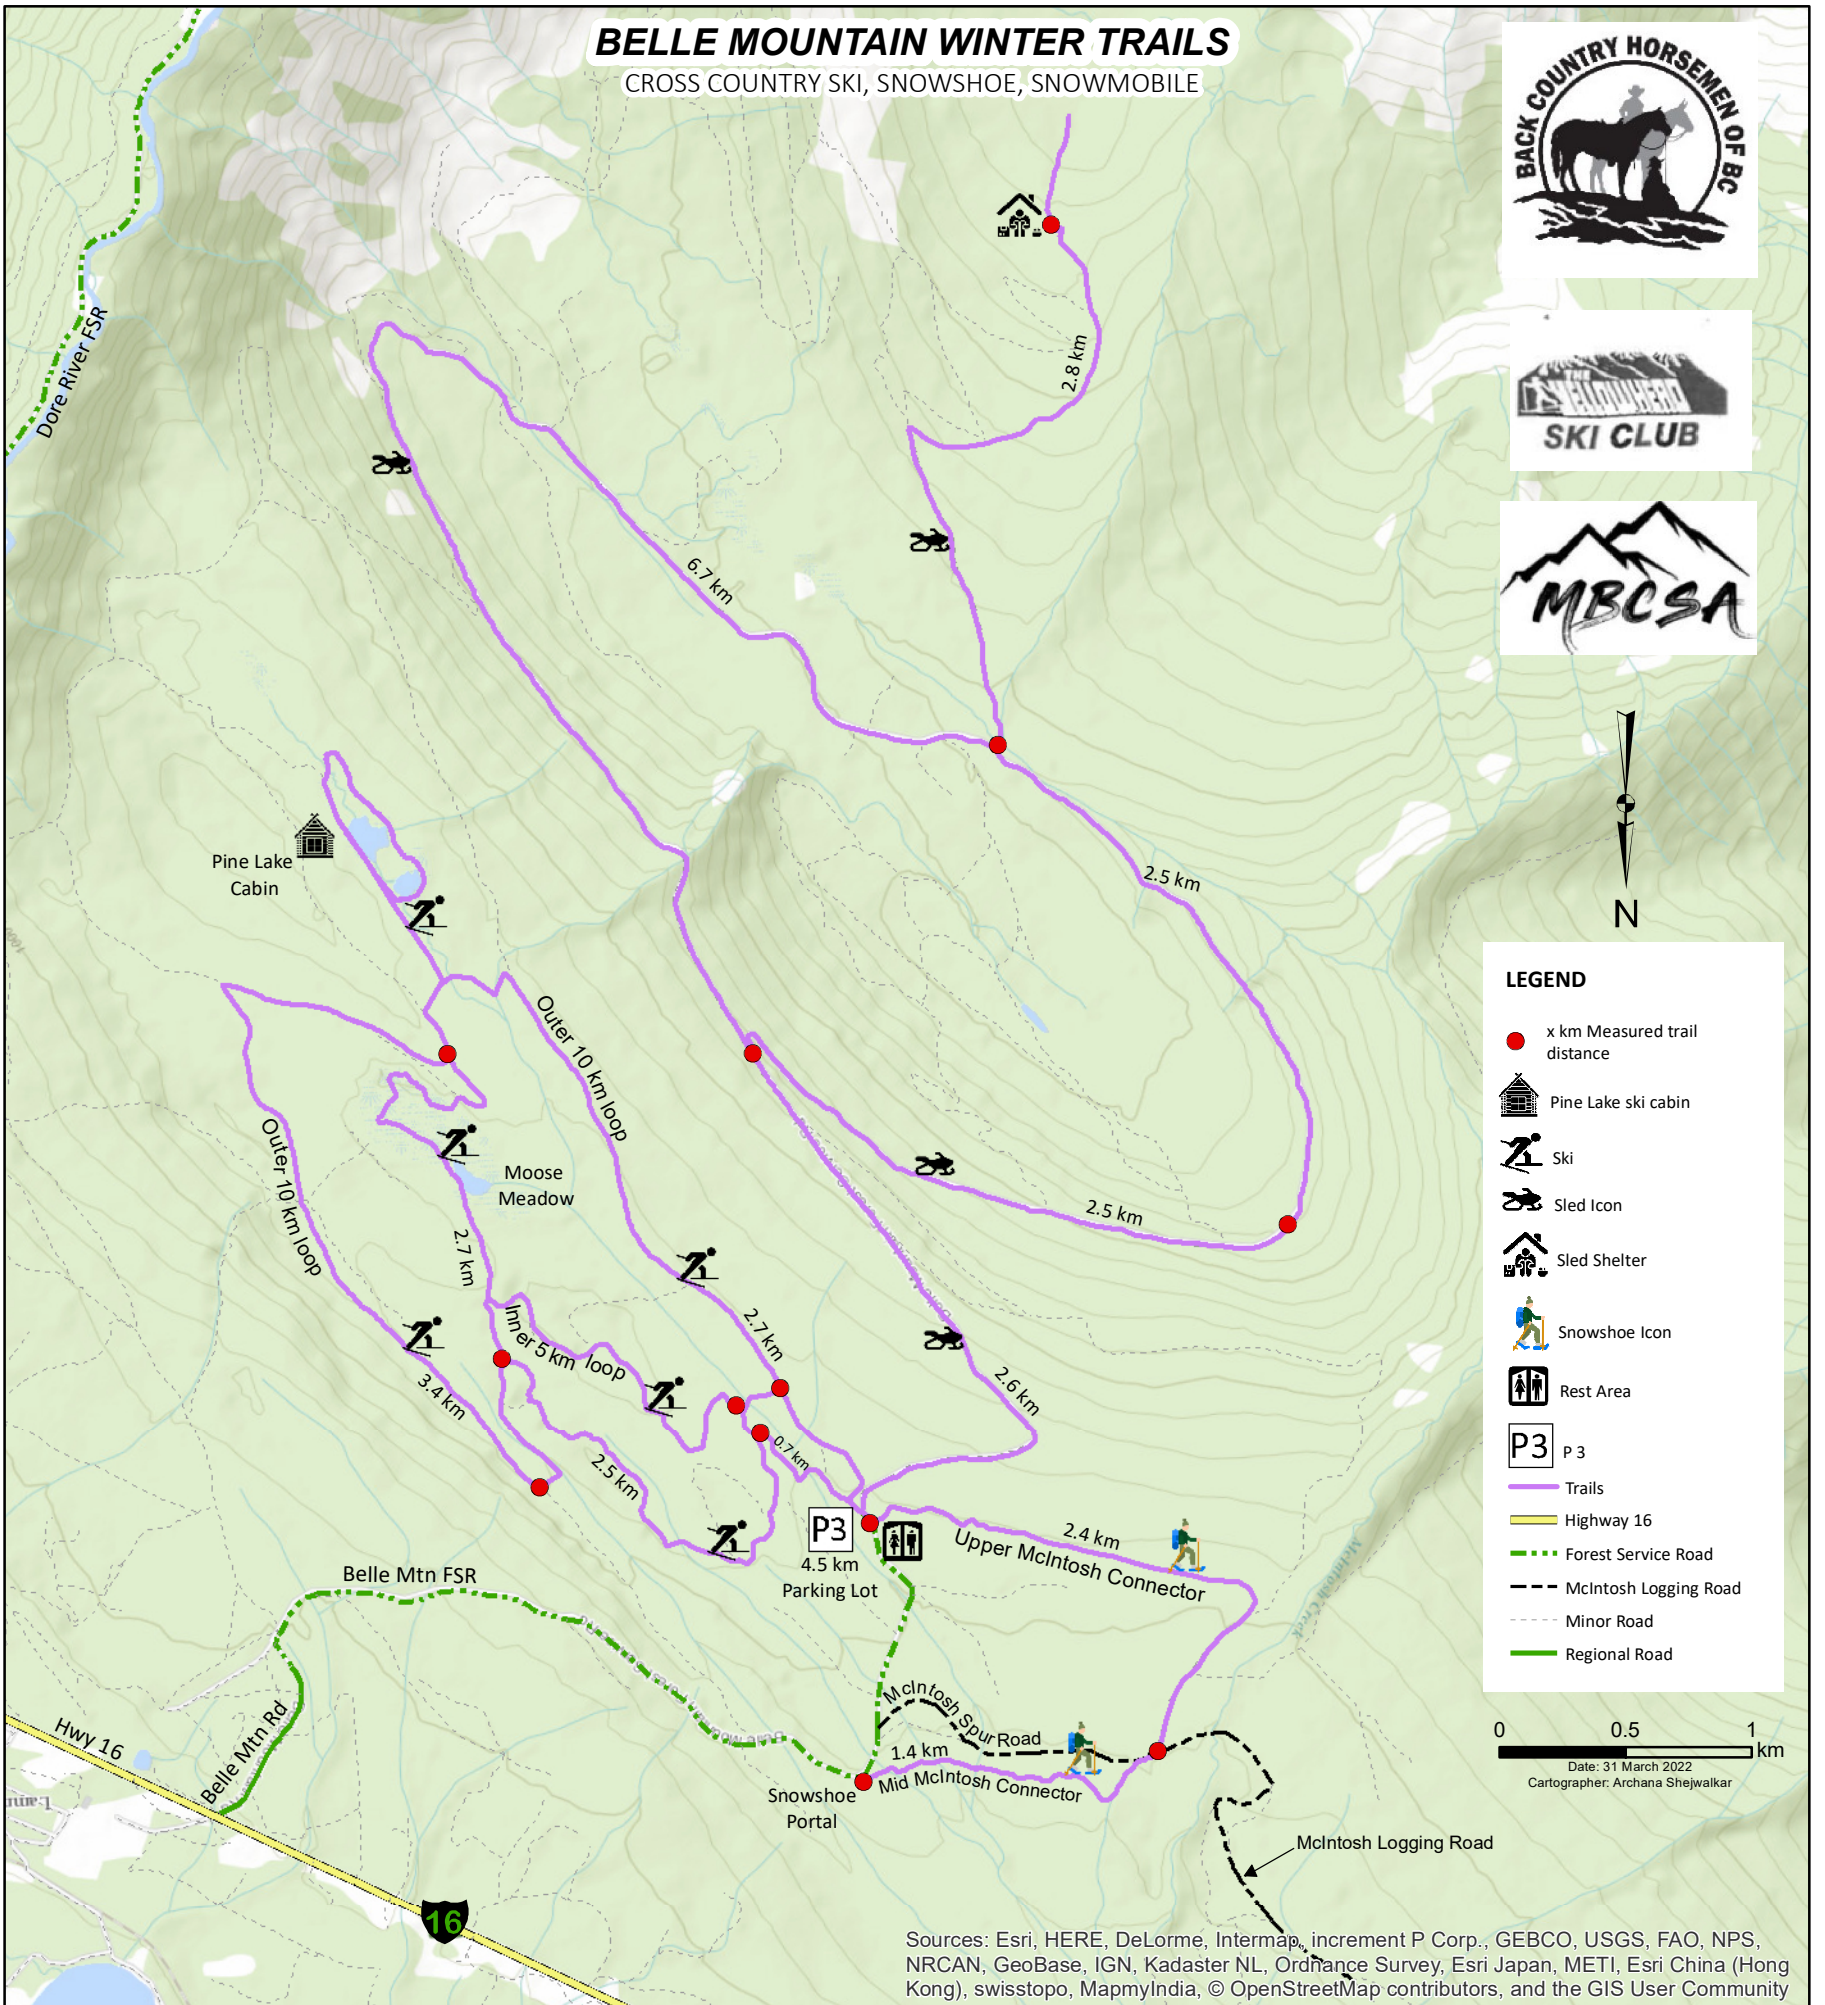

BELLE MOUNTAIN WINTER TRAILS

CROSS COUNTRY SKI, SNOWSHOE, SNOWMOBILE

LEGEND

- x km Measured trail distance
-  Pine Lake ski cabin
-  Ski
-  Sled Icon
-  Sled Shelter
-  Snowshoe Icon
-  Rest Area
-  P3
- Trails
- Highway 16
- Forest Service Road
- McIntosh Logging Road
- Minor Road
- Regional Road

0 0.5 1 km

Date: 31 March 2022
Cartographer: Archana Shejwalkar

Sources: Esri, HERE, DeLorme, Intermap, increment P Corp., GEBCO, USGS, FAO, NPS, NRCAN, GeoBase, IGN, Kadaster NL, Ordnance Survey, Esri Japan, METI, Esri China (Hong Kong), swisstopo, MapmyIndia, © OpenStreetMap contributors, and the GIS User Community